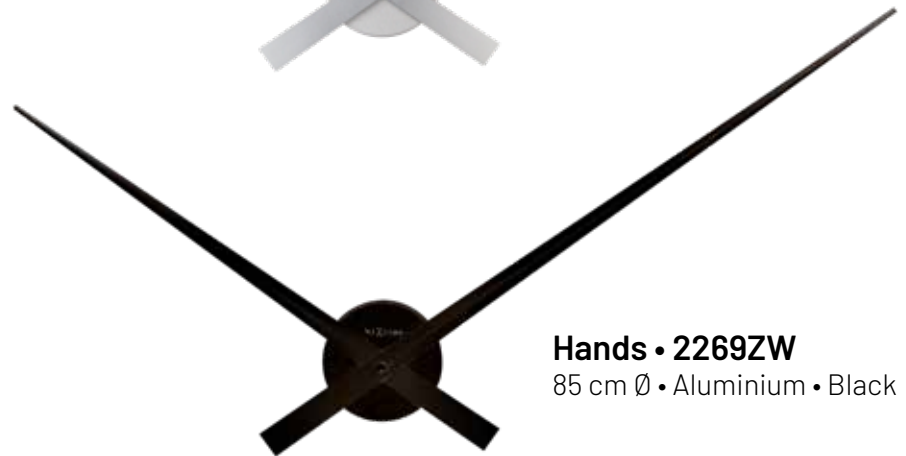

Hands • 2269Z1
85 cm Ø • Aluminium • Silver

Hands • 2269ZW
85 cm Ø • Aluminium • Black