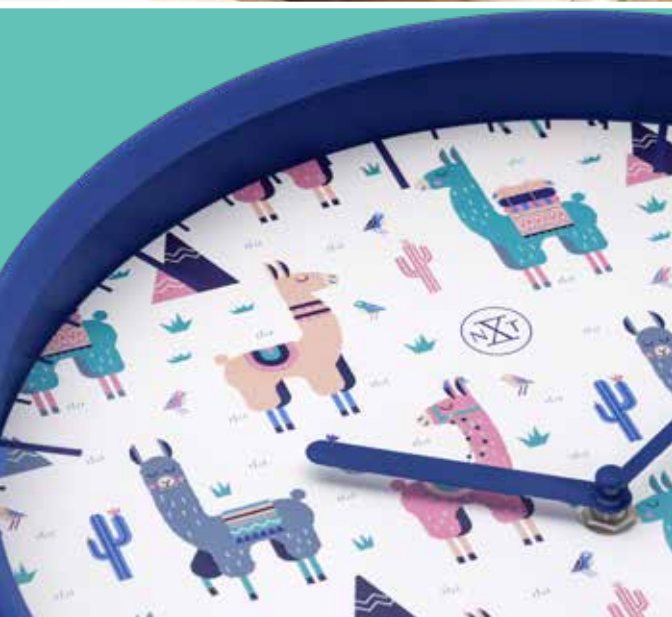

Alpaca • 7352
30 cm Ø • Plastic