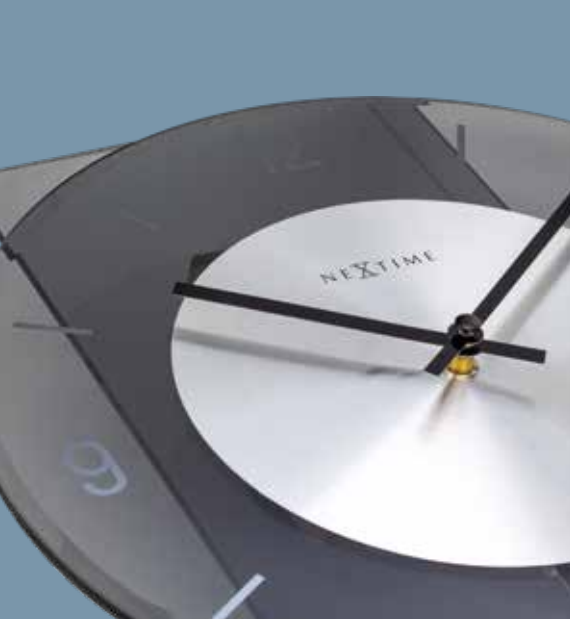

Stripe • 2632

31 cm Ø • Clear Glass • Aluminum

Stripe • 2631

26 cm Ø • Clear Glass • Aluminum

**Stripe Square
Radio Controlled (DCF)
3148**

40 x 40 cm • Frosted glass

**Stripe
Radio Controlled (DCF)
3147**

40 Ø cm • Frosted glass

Eleanor

Eleanor is a beautiful large glass clock with a metal pendulum. The streamlined design, transparent and colored glass plates creates a beautiful and minimalist effect. Eleanor can definitely fits in very well in any interior!