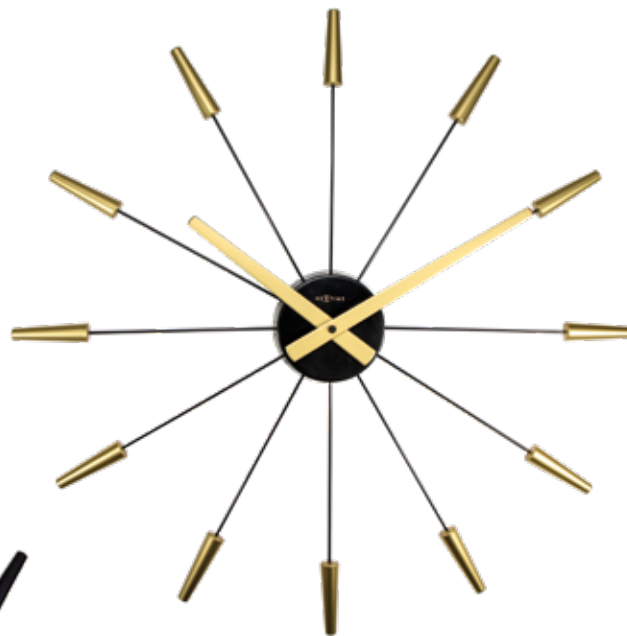

Plug Inn • 2610GO
Designer: Frits Vink
58 cm Ø • Metal • Gold / Black