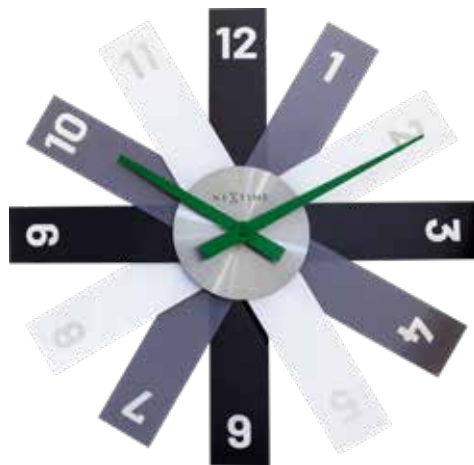

Plexi • 3285ZW

40 cm Ø • Acrylic/Metal • Black

Plexi • 3285DI

40 cm Ø • Acrylic/Metal • Multicolor

Tide clock

Besides telling time, a tide clock keeps track of the tidal cycles, which happen twice a day and are affected by the position of the Moon and the Sun. Instead of exactly following the daily 24-hour cycle, tidal periods fluctuate between 12 and 13 hours. Once set up, a tidal clock shows in greater accuracy the high tide and low tide periods, and provide useful information to those engaging in coastal and water activities.