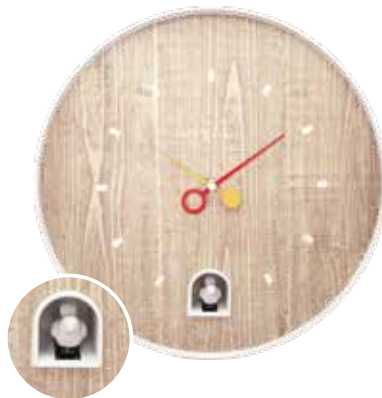

Bella Mirror • 3194WI

Designer: Jette Scheib

50 cm Ø • Wood & Mirror • White

Nightingale

This clock has a deep case in ABS material, a natural wooden look provided with special designed colourful hands. The humming bird will appear every hour and will give a wonderful sound (not the traditional "cuckoo cuckoo"). Oh but don't worry if you want to hang this clock in your bedroom, during the night the sound turns off automatically so it won't wake you up! The clock has a mute function and you can adjust the volume.