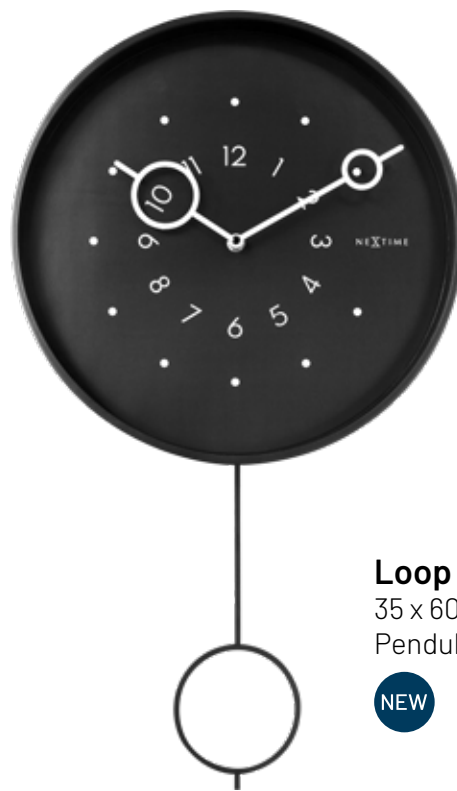

Dome clocks

These clocks have a unique dome shaped glass that gives a classic clock a chic look.

Basic Dome • 3157WI

35 cm Ø • Glass • White

Atomic • 3157WIRC

35 cm Ø • Dome Glass
Radio Controlled (DCF) • White

Big Stripe Mini Dome • 3506WI

Table / Wall clock • 20 cm Ø
Dome • Glass • White

Basic Dome • 3157ZW

35 cm Ø • Glass • Black

Atomic • 3157ZWRC

35 cm Ø • Dome Glass
Radio Controlled (DCF) • Black

Big Stripe Mini Dome • 3506ZW

Table / Wall clock • 20 cm Ø
Dome • Glass • Black

Loop

NeXtime's Loop wall clock (35x60cm) features an open pendulum. The subtle motion of the minimalistic circular forms creates a modern rendition of the classic clock type that NeXtime has specialised in for decades.

Loop • 3295ZW
35 x 60 x 5 cm • Metal
Pendulum • Black

Be Square

NeXtime's Be Square (35x35cm) is a silent wall clock that features a black metal case. The square-shaped clock comes in two designs - with arabic numbers or stripe index. It is for those who prefer a more edgy shape.