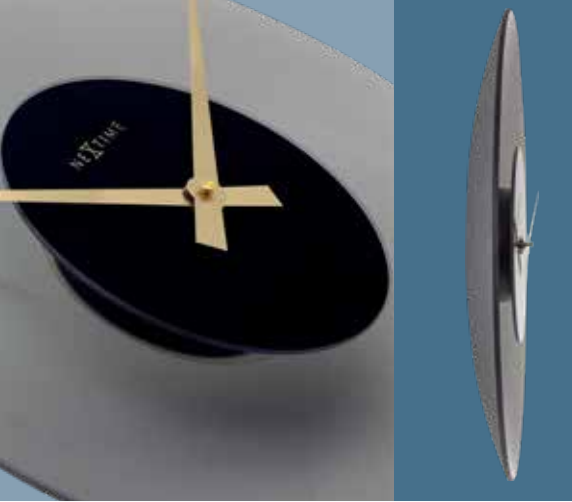

Classy • 8817ZW
30 cm Ø • Glass
Metal numbers • Black

Classy • 8817WI
30 cm Ø • Glass
Metal numbers • White

Classy Round • 8817TR
30 cm Ø • Glass • Metal numbers
Clear Glass

Retro • 2790G0
31 cm Ø • Metal • Glass
Gold / Black

Retro • 2790
31 cm Ø • Metal • Glass
Silver

Sahara • 8186C0
Designer: Jette Scheib
43 cm Ø • Glass
Copper / Mirror

Float

NeXtime's Float (40cm) is a silent wall clock that uses glass as the primary material. It floats effortlessly on the wall with a curved frosted glass set behind a black glossy dial and golden hands, creating a contrast between the soft and hard, and the solid and opaque.