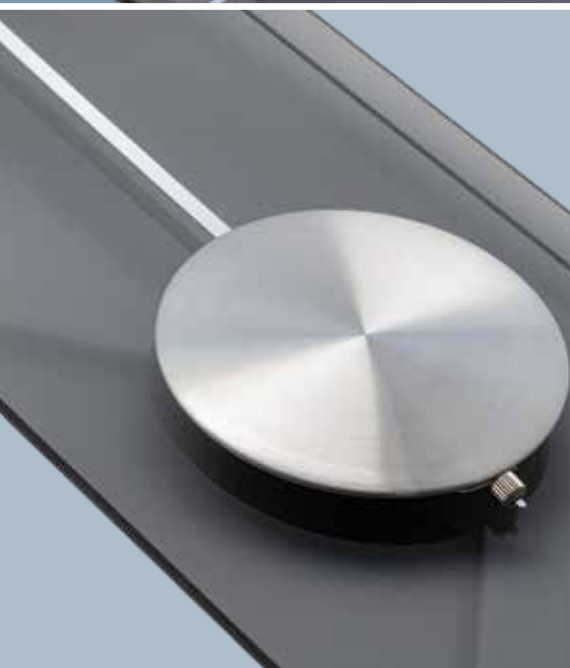

Be Square • 3294AR

35 x 35 cm • Metal • Black/White

Be Square • 3294ST

35 x 35 cm • Metal • Black/White

Stripe

The elegance and beauty of the Stripe wall clock with attractive metal stripe index and clear or frosted glass will add a touch of contemporary elegance to any home or office.

Stripe • 2632

31 cm Ø • Clear Glass • Aluminum

Stripe • 2631

26 cm Ø • Clear Glass • Aluminum

**Stripe Square
Radio Controlled (DCF)
3148**

40 x 40 cm • Frosted glass

**Stripe
Radio Controlled (DCF)
3147**

40 Ø cm • Frosted glass

Eleanor

Eleanor is a beautiful large glass clock with a metal pendulum. The streamlined design, transparent and colored glass plates creates a beautiful and minimalist effect. Eleanor can definitely fits in very well in any interior!