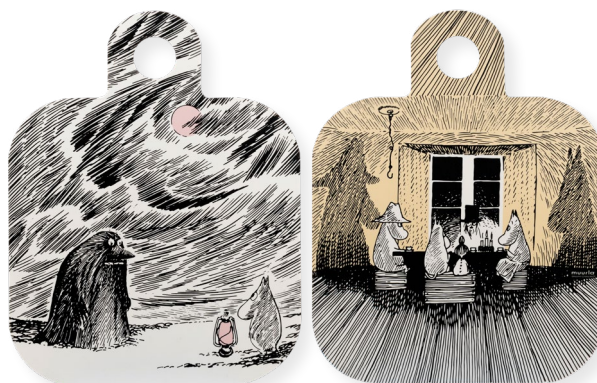

SHADOWS
chopping/serving board 25 x 32 cm
SU 4
2716-2532-02

*illustration on both sides