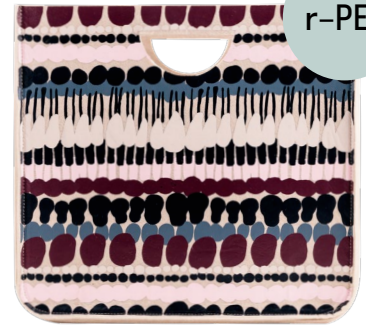

DAWN  
chopping/serving board 25 x 32 cm  
SU 4  
**2340-2532-11**

\*illustration on both sides

WON'T  
SLIP

DAWN  
won 't slip -tray 42 x 32 cm  
SU 4  
**2340-4232-11-WS**

r-PET

DAWN  
storage basket M, 33 x 33 x 31 cm  
SU 2  
**32-033-11**