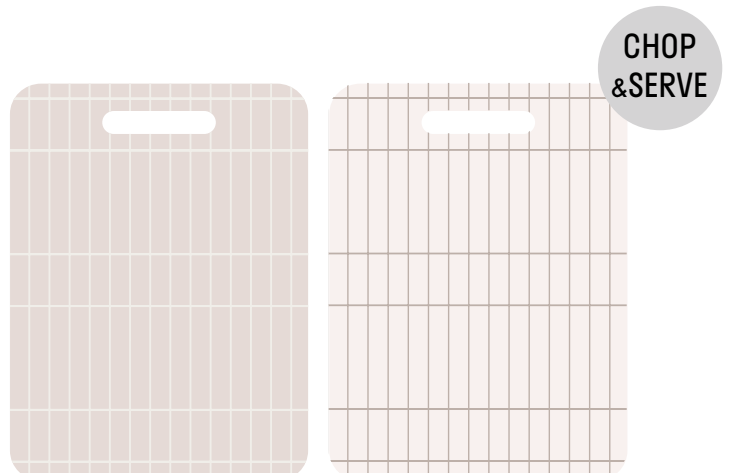

CHECKS
chopping/serving board 30 x 44 cm
SU 4
2340-3044-02