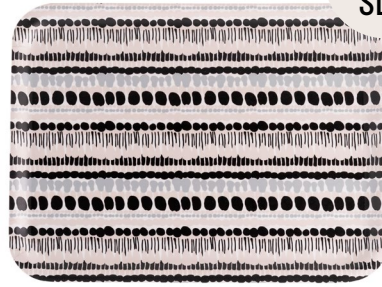

### WON'T SLIP

DISHWASHER  
SAFE

FOOD SAFE

HANDMADE IN  
FINLAND

FINNISH BIRCH  
VENEER

WON'T  
SLIP

The Won't Slip trays have unique finishing layer that prevents dishes from sliding on the tray.

CHOP  
&SERVE

DAWN  
chopping/serving board 25 x 32 cm  
SU 4  
**2340-2532-11**

\*illustration on both sides

WON'T  
SLIP

DAWN  
won 't slip -tray 42 x 32 cm  
SU 4  
**2340-4232-11-WS**

r-PET

DAWN  
storage basket M, 33 x 33 x 31 cm  
SU 2  
**32-033-11**