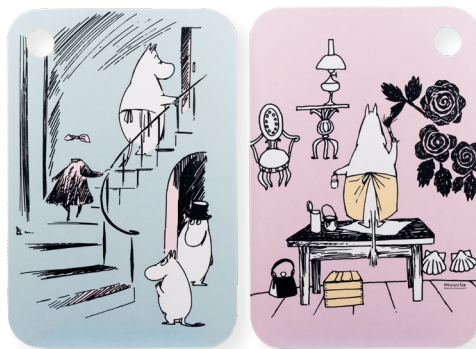

MAMMA
chopping/serving board 21 x 31 cm
SU 4
2716-2131-03

*illustration on both sides