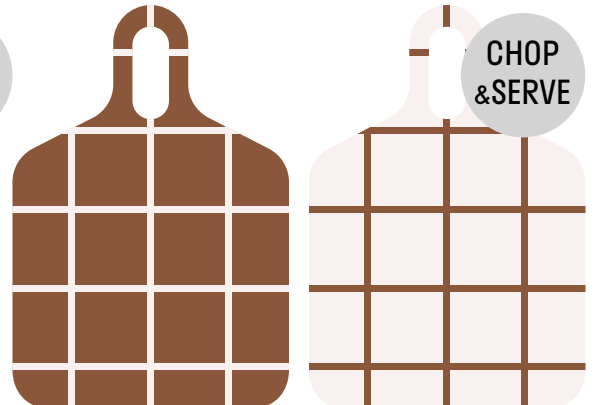

CHECKS
chopping/serving board 30 x 40 cm
SU 4
2340-3044-03