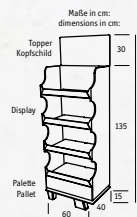

8219

VE | PU 1

EVK | RRP

445,80 €