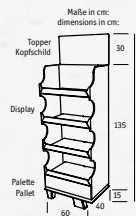

8222

VE | PU 1
EVK | RRP
419,40 €