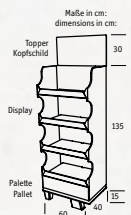

8216

EV | PU 1

EVK | RRP

624,50 €