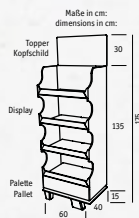

»CONNECT NORA PLATE 255mm

Großer Teller 255mm
Large Plate 255mm
6 Stück pro Farbe
6 pieces per color

»NORA MIX

NEW!

Design by koziol werksdesign

Display 1/4 Chop Palette | Display 1/4 Chop Pallet

Maße 600 x 400 x 1300 mm | Dimensions 23.62 x 15.75 x 51.18 in.