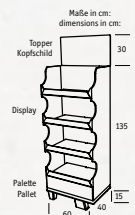

Display 1/4 Chop Palette | Display 1/4 Chop Pallet

Maße 600 x 400 x 1300 mm | Dimensions 23.62 x 15.75 x 51.18 in.

Display
Display

8218

VE | PU 1

EVK | RRP

828,80 €