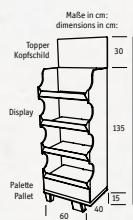

8212

VE | PU 1
EVK | RRP
906,60 €