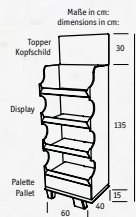

8217

VE | PU 1

EVK | RRP
405,60 €