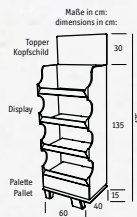

8213

VE | PU 1

EVK | RRP

822,60 €