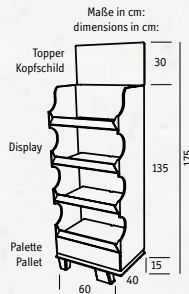

8230

VE | PU 1

EVK | RRP

822,60 €