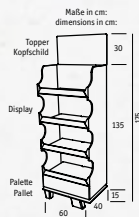

8215

EV | PU 1

EVK | RRP

746,15 €