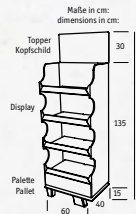

»KIDS BACK TO SCHOOL

Design by koziol werksdesign

Display 1/4 Chep Palette | Display 1/4 Chep Pallet

Maße 600 x 400 x 1300 mm | Dimensions 23.62 x 15.75 x 51.18 in.

Display
Display

8221

VE | PU 1

EVK | RRP