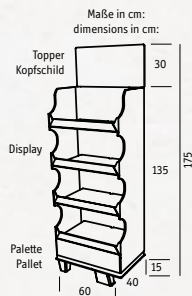

8230

VE | PU 1

EVK | RRP

822,60 €

EASY SELLING DISPLAYS

157

DIE NACHHALTIGKEITSMARKE