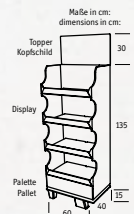

8214

VE | PU 1

EVK | RRP

621,60 €