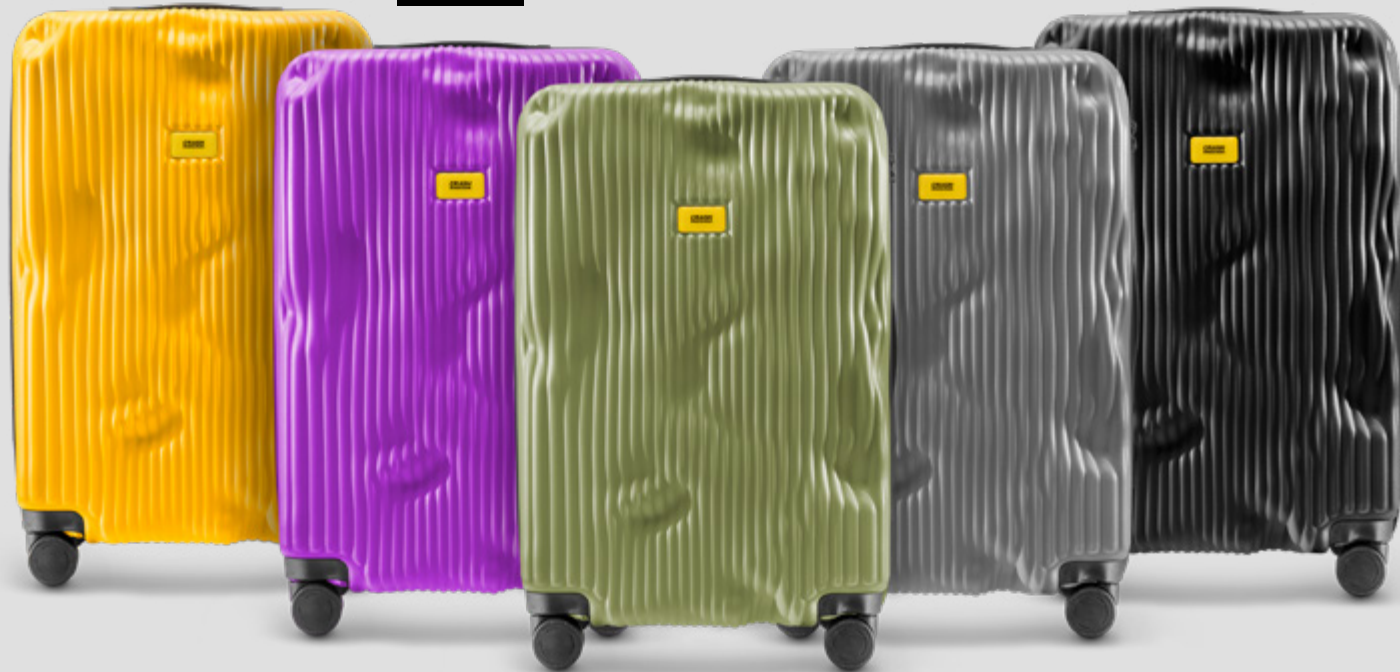

color palette

Stripe

Stripe

NEW!

Yellow 004 | Grape **Violet** 058 | **Olive** Green 005 | **Grey** Smoke 048 | **Black** 001

The dented **briefcase**
to work smoothly
everywhere.

Smart **NEW!**

SMART (CB 241)

Made with **Recycled** MATERIAL

Crash Not Crash, Iconic and Kit Easy Life are the first Crash Baggage collections to be realized from recycled fabrics. Backpacks and travel items designed using a high-quality eco-friendly material, made from recycled PET plastic bottles. The fabrics with which the products are packaged are obtained through recovery and recycling processes of the common PET, which include sorting, washing, grinding and melting of plastic materials in order to transform them into yarns.